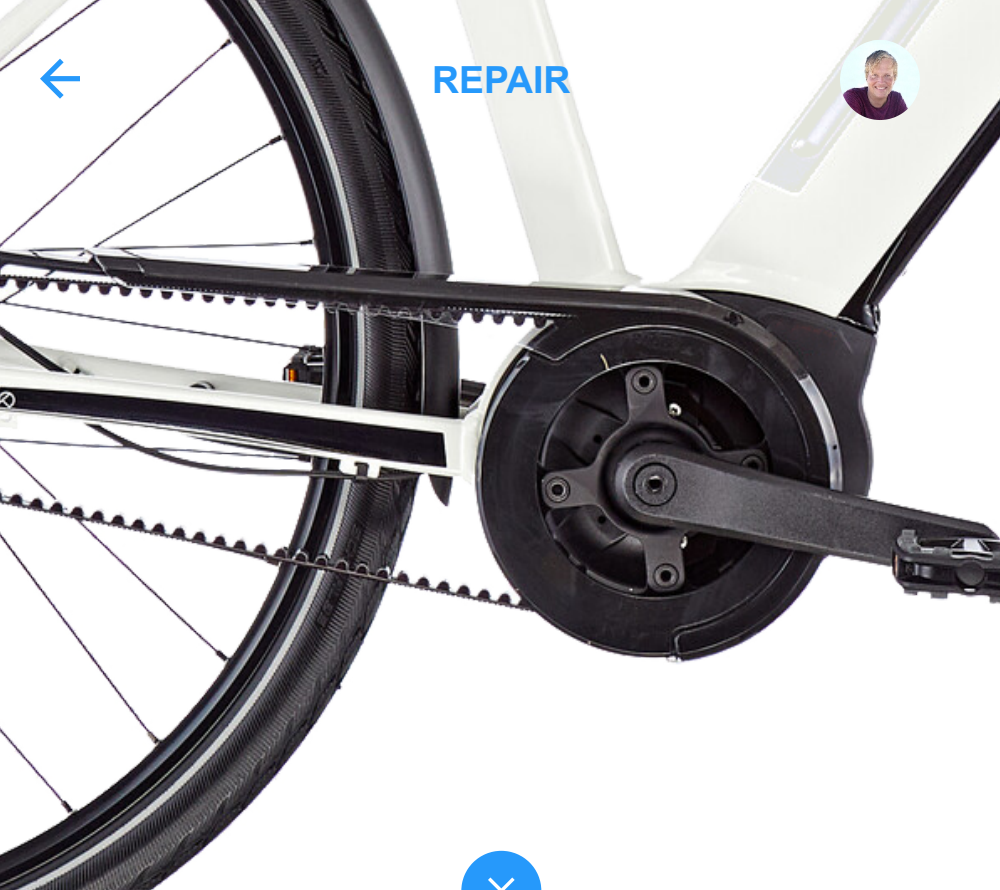

REPAIR

Get video-assistance by a
mechanic (ø 1 € / minute)

CHECK AVAILABILITY